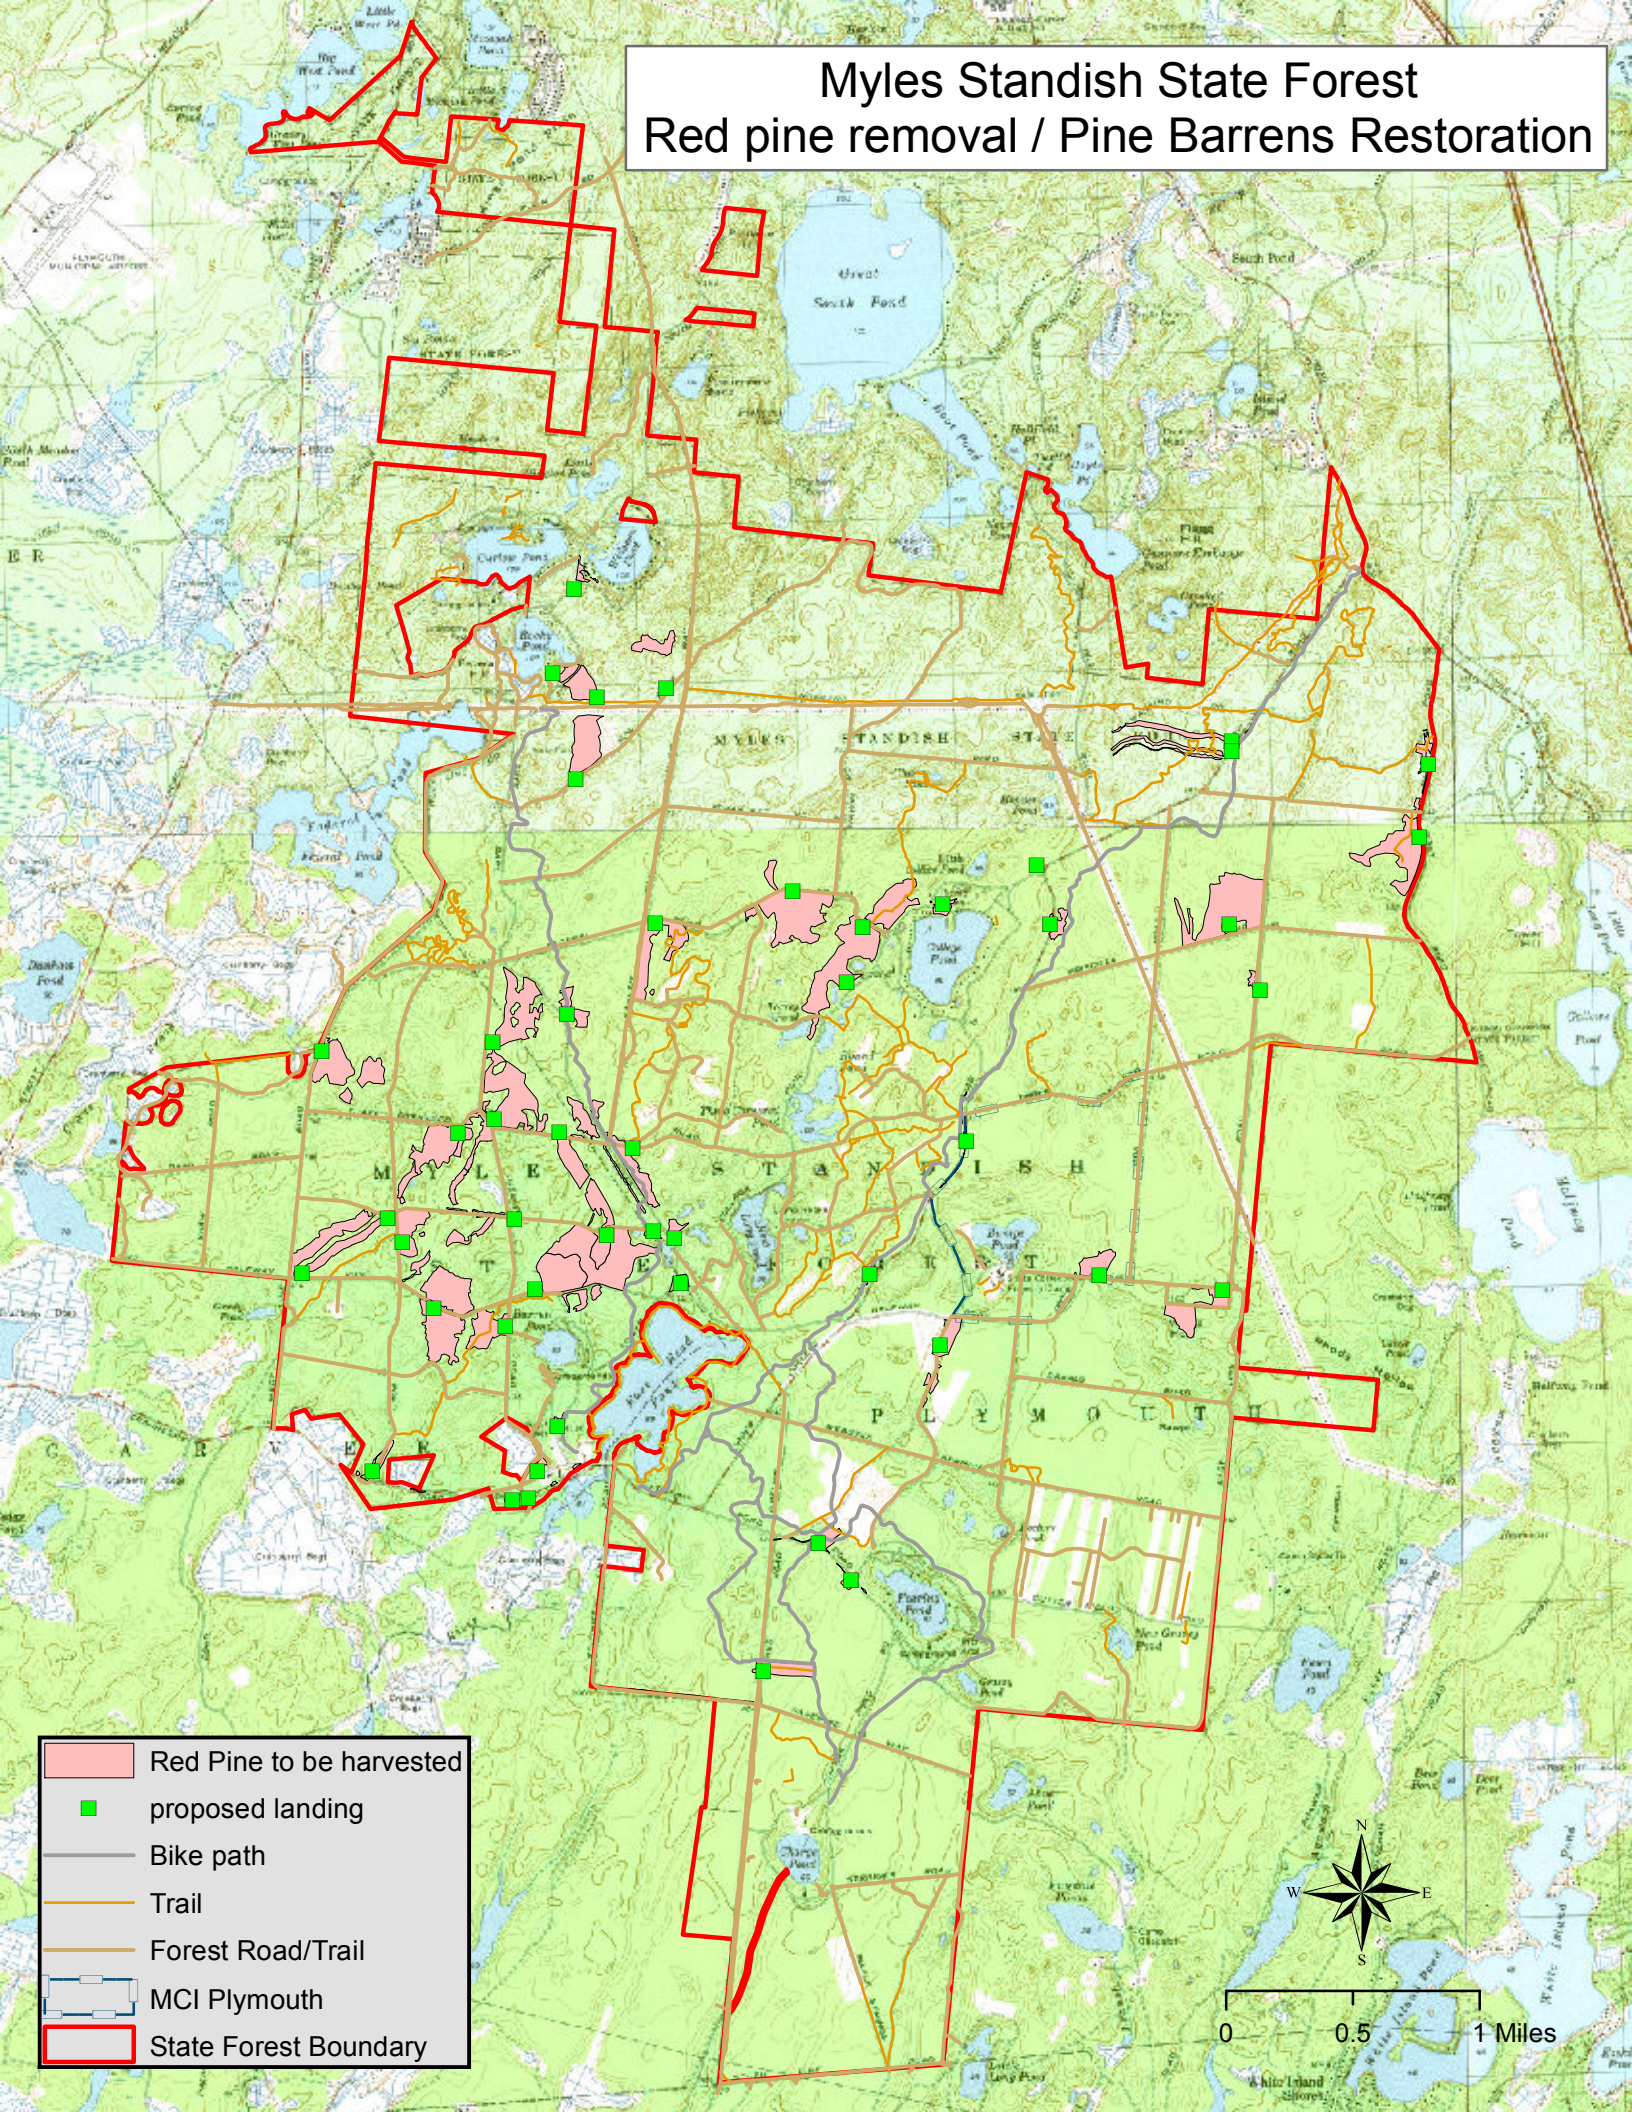

Myles Standish State Forest Red pine removal / Pine Barrens Restoration

- Red Pine to be harvested
- proposed landing
- Bike path
- Trail
- Forest Road/Trail
- MCI Plymouth
- State Forest Boundary